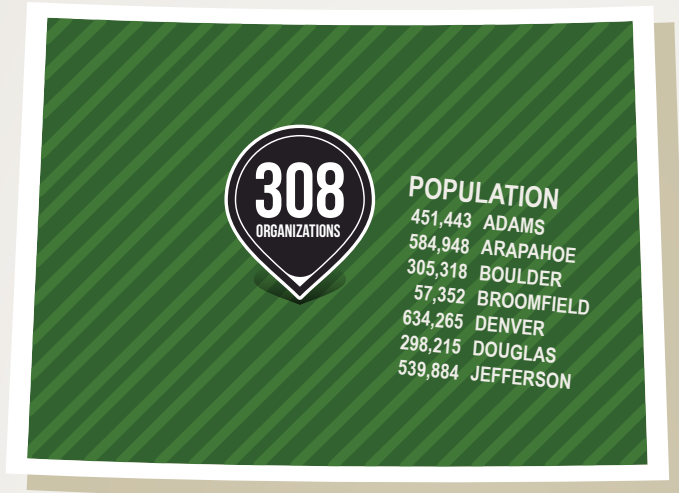

16 ADAMS  
33 ARAPAHOE  
72 BOULDER  
9 BROOMFIELD  
107 DENVER  
17 DOUGLAS  
54 JEFFERSON

The SCFD funds organizations based in the seven county metro area. Most of those organizations serve multiple counties, some traveling to all seven. Here are the home counties for those organizations.

OVER 300 ORGANIZATIONS RECEIVE FUNDING FROM SCFD

**34**  
CONCENTRATE ON VISUAL ARTS

**35**  
CONCENTRATE ON HISTORY OR SCIENCE

**151**  
CONCENTRATE ON THE PERFORMING ARTS (THEATER, DANCE & MUSIC)

**90**  
CROSS MULTIPLE GENRES REGULARLY